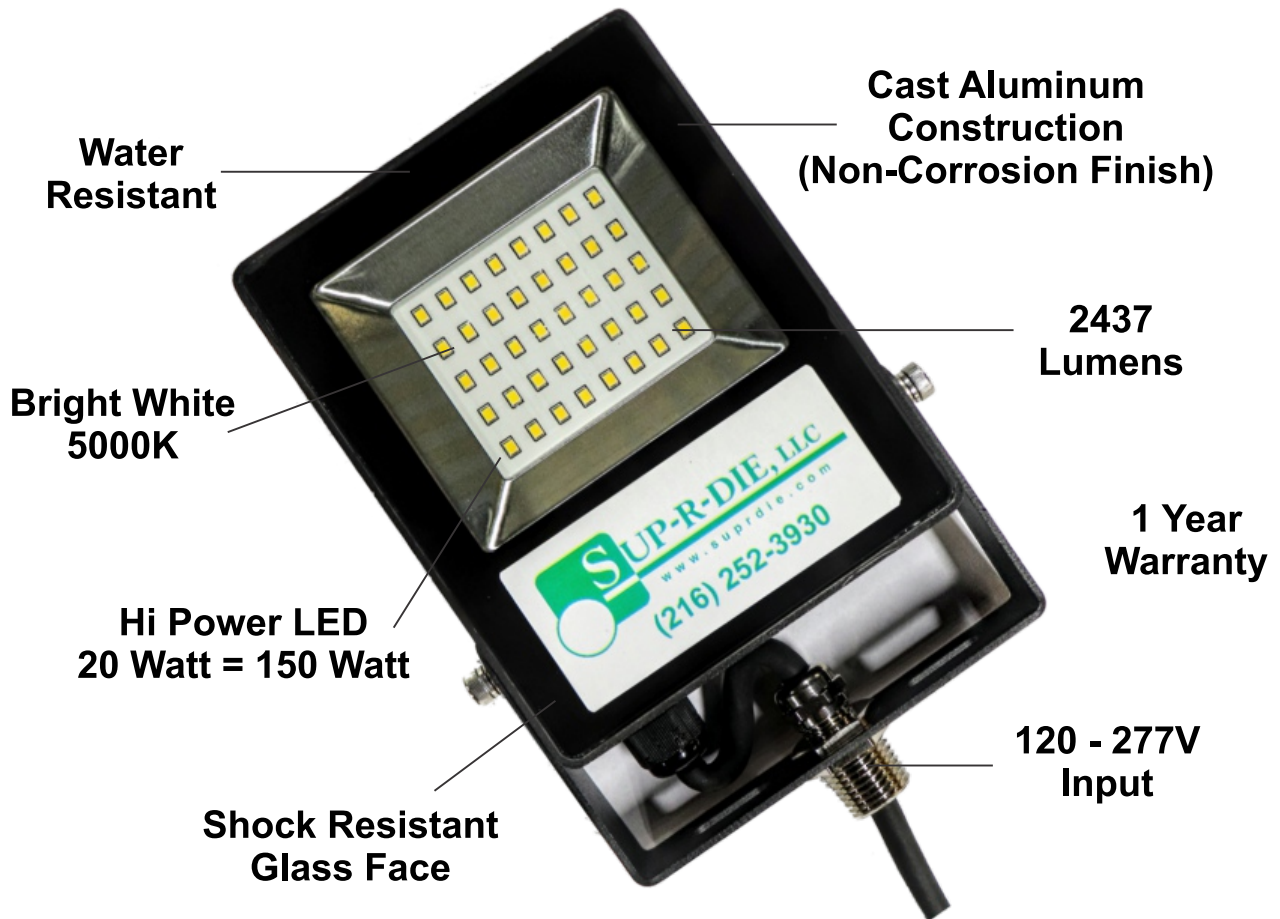

LED MACHINE & PRESS LIGHT

Available In: 10W = 100W SRDML105
20W = 150W SRDML205
27W = 200W SRDML275

Sup-R-Die, LLC

10003 Memphis Avenue
Cleveland, OH 44144
(216) 252-3930 • (800) 821-9194
Fax: (216) 252-5631 • (888) 339-5400